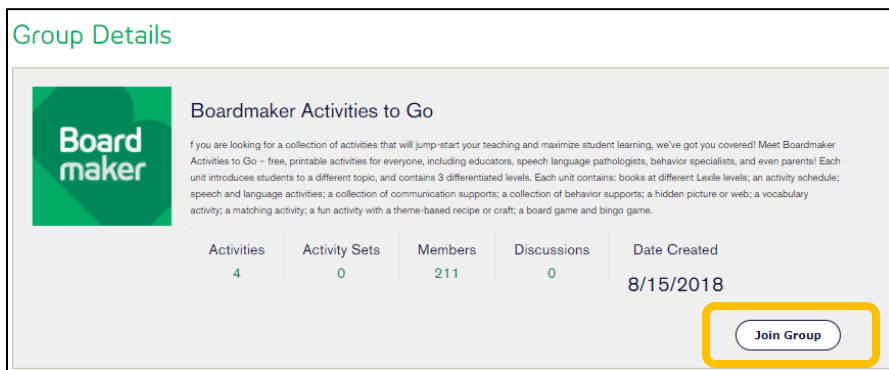

## Accessing Editable versions of Boardmaker Activities to Go and Extension Activities through the Boardmaker Community

1. From <https://goboardmaker.com> select **BoardmakerOnline.com** in the top menu bar. You can also type <https://boardmakeronline.com> in your browser.

3. From the Boardmaker Online homepage hover over community and select **Browse Groups**.

4. Search for Boardmaker Activities to Go in the Search bar and select **Enter/Return** on your keyboard.

5. Select Boardmaker Activities to Go.

6. Select Join Group.

If you have a Community Account, you will now be able to download Boardmaker Activities to Go, view Boardmaker Activities to Go activities as well as extension activities added by the Boardmaker Team or other community members.