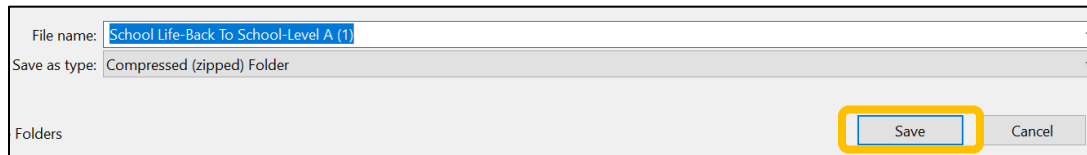

### Accessing Boardmaker Activities-to-Go

1. Go to <https://goboardmaker.com>
2. Hover over the **Shop** tab and Select **Activities-to-Go**.

3. Scroll down to the unit you would like to download. Select the Green Title for the Level (or levels) you would like to download.

4. If using Chrome, select **Save** on your computer. This will download the activities into a .zip folder on your computer. If using Internet Explorer or Firefox Select **Open** or **Save**.

5. Select the .zip folder in the bottom left corner of your screen.